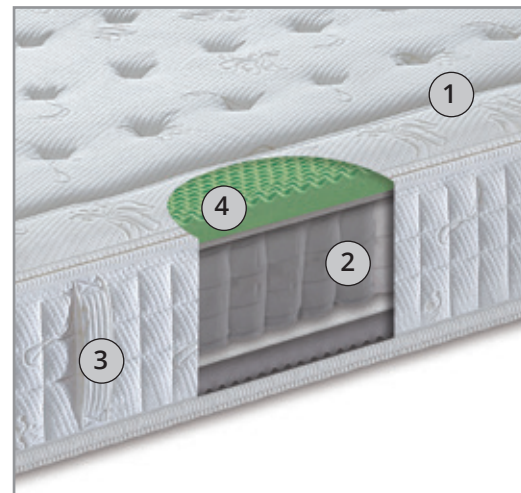

2_ SPRINGS

400/800 springs pocketed one at a time, which act independently from each other to support the body and adapt to every slight movement. Only the springs that are pressed move downwards, without stressing the others.

3_ BOX

Side that encloses the springs. It is made of high density "eco-friendly polyurethane foam" to guarantee uniformity to the resting surface. The massaging surface in ACQUATECH is hypoallergenic with areas of different load-bearing capacities.

4_ REMOVABLE PADDING

Side 1: MEMORY FOAM, an innovative material that softens under the effect of body heat, modelling itself and distributing the weight over the entire surface. Ideal for those who suffer from back pain. Dry clean.

Side 2: innovative hypoallergenic fibre that guarantees high breathability. Machine washable at 40°C.

FITTED WITH HANDLES AND AERATORS

HYPOALLERGENIC
FAB/PADDING

SILK
COVER

MEMORY FOAM
LAYERS

4 LATI
ZIP ON
4 SIDES